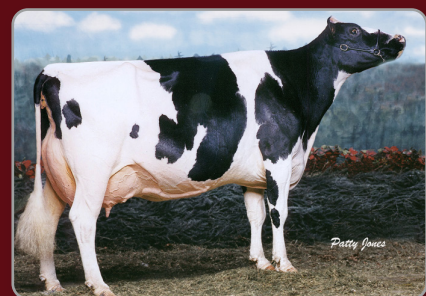

6. M. Rainyridge Tony Beauty EX-CAN 3E 10*

Our-Favorite UNDENIED

(Solomon x Atwood x Shottle)

Kemdale Doorman Beauty VG-87-BE 2yr.

Conf. VG-87-BE VG-86-MS 2yr.

2.01 484d 11.690kgM 4.9% 568F 3.7% 436P

• Maternal sister to / Halfzus van: Kemdale Belfast

Val-Bisson DOORMAN

Eurostar Goldwyn Beauty EX-91-BE EX-94-MS

Conf. EX-91-BE EX-94-MS

2.02 305d 8.103kgM 4.5% 365F 3.8% 308P
3.07 305d 10.405kgM 6.7% 697F 3.6% 375P
4.08 305d 9.908kgM 5.9% 585F 3.9% 386P
6.00 305d 9.978kgM 5.0% 499F 3.9% 389P

- Incredible Fat & PROTEIN Cow! / Geweldig gehaltem koe!
- 3.9% PROTEIN in 4 lactations / 3.9% EIWIT in 4 lactaties!
- Dam to / Moeder van: Kemdale BELFAST @ Semex
- Senior Champion Cow parade '14 & Grand Champion Boogaarden '17

Braedale GOLDWYN

Rayverley All. Beaty VG-85-NL 2yr.

Conf. VG-85-NL 2yr.

2.01 329d 7.538kgM 4.1% 306F 3.5% 266P
3.02 305d 8.460kgM 4.3% 363F 3.7% 310P
4.02 331d 10.313kgM 4.6% 470F 3.7% 379P
5.03 369d 9.985kgM 4.6% 461F 3.6% 364P

• S. / v. Canyon Breeze Allen

NEXT DAMS

- 4e Rayverley Leader Eva EX-CAN 1*
- 5e Rayverley Prelude Evelyn EX-90-CAN 3E 13*
- 6e Rainyridge Tony Beauty EX-CAN 5E 9*
- 7e Despicks Tempo Diana VG-85-CAN

3jr. oude Undenied uit de Tony Beautys!

- Zij is klaar voor de grote show! Geweldig zwartbonte Undenied dochter uit de Rainyridge Tony Beauty EX-CAN familie en uit dezelfde familie als Rainyridge Talent Barbara EX-95-USA
- Gaat terug op 7 generaties VG- of EXCELLENTE moeders
- Geweldig familie met hoge gehalten!

3yr. old milking Undenied from the Tony Beautys!

- She is ready for the big dance! Great Black & White Undenied daughter from the Rainyridge Tony Beauty EX-CAN family and from the same family as Rainyridge Talent Barbara EX-95-USA
- Backed by 7 generations VG- or EXCELLENT dams
- Great family with huge components!