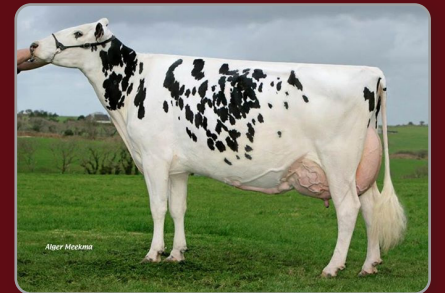

# 116. JK DG Esmeralda 12

Reg.no.

NL 574698425

Geb. Datum. 26.07.2022

READY TO FLUSH

Price / Prijs

Same family. Capj Chief Oasis VG-87-FR 2yr.

Sister to M. JK Eder DG Unix Elly VG-85-NL 2yr.